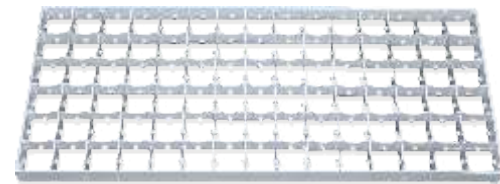

Complete Innovative Hatchery Solution

SETTING TRAYS

Setting Tray for 90 Eggs

This Tray is made up of with **ABS** (Acrylonitrile Butadiene Styrene) RP material.

Setting Tray for 90 Eggs

This Tray is made up of with **ABS natural** (Acrylonitrile Butadiene Styrene) virgin material.

Setting Tray for 102 Eggs

This Tray is made up of with **ABS** (Acrylonitrile Butadiene Styrene) RP material.

Setting Tray for 102 Eggs

This Tray is made up of with **ABS natural** (Acrylonitrile Butadiene Styrene) virgin material

HATCHER BASKETS

Hatcher Basket for 180 Eggs

- This basket is used for standard Indian Hatchers.
- This basket is made up of with virgin PP (Polypropylene) material.

Hatcher Basket for 90 Eggs

This basket is used for standard Indian Hatchers. This basket is made up of with virgin PP (Polypropylene) material.