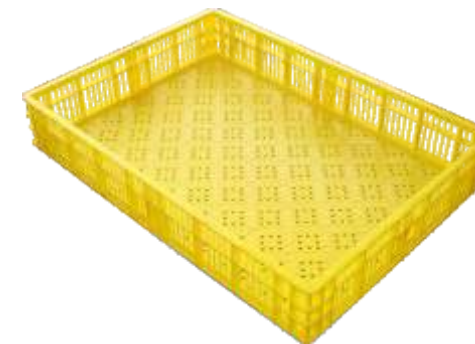

Hatcher Basket for 90 Eggs

This basket is used for standard Indian Hatchers. This basket is made up of with virgin PP (Polypropylene) material.