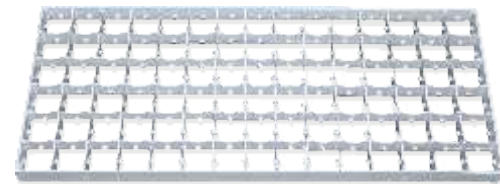

Setting Tray for 90 Eggs

This Tray is made up of with **ABS natural** (Acrylonitrile Butadiene Styrene) virgin material.