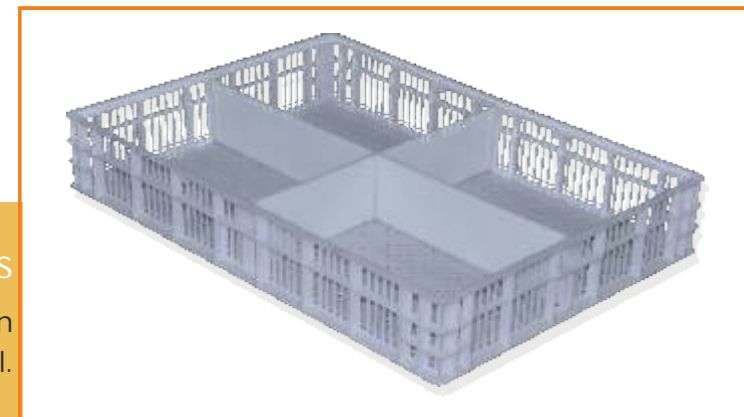

CHECK TRANSPORTATION BOX

Chick Basket for 150 Chicks

This basket is made up of with PP (Polypropylene) material.

Chick Basket for 100 Chicks

This basket is made up of with virgin PP (Polypropylene) material.

Quality and Commitment

Equipments

30,000 Eggs Incubator (Double Setter)

Technical Specifications:

- To work on Power supply single phase 220/240 Volts AC, 50Hz.
- 500 w cartage heaters - 6 nos.
- Used Fan Motor 1/3 HP - 2 nos.
- Used Turning Motor ½ HP –1nos
- Fully Automated Digital controllers panel box

Body Specifications:

- 3mm Aluminum channels(Hindalco virgin material)
- Using Export Quality Decorative hylam sheets (2.5mm)
- 30mm 30 density thermocol
- Using Body back hylam sheets of 7.5mm

Special features :