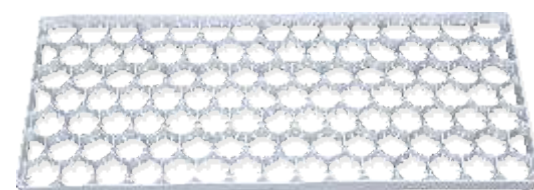

Setting Tray for 102 Eggs

This Tray is made up of with **ABS natural** (Acrylonitrile Butadiene Styrene) virgin material